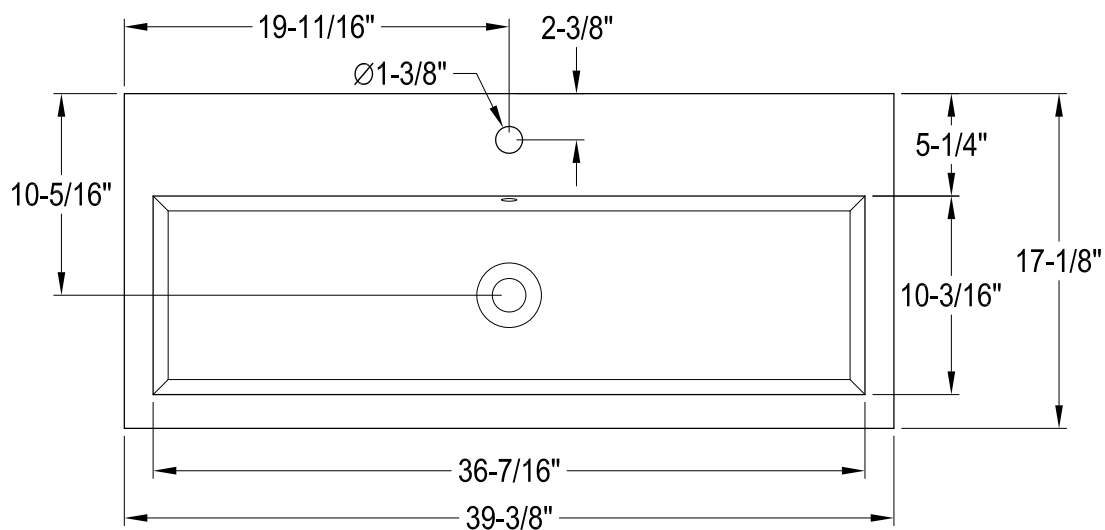

VPB39170,1,6,7,8ST

Ceramic Console Sink with Stainless Steel Legs

Sink Black View