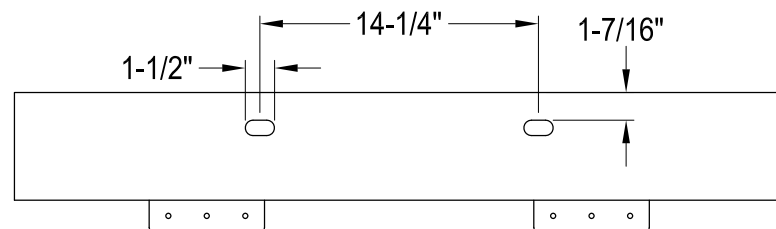

VPB39170,1,6,7,8ST

Ceramic Console Sink with Stainless Steel Legs

Sink Black View